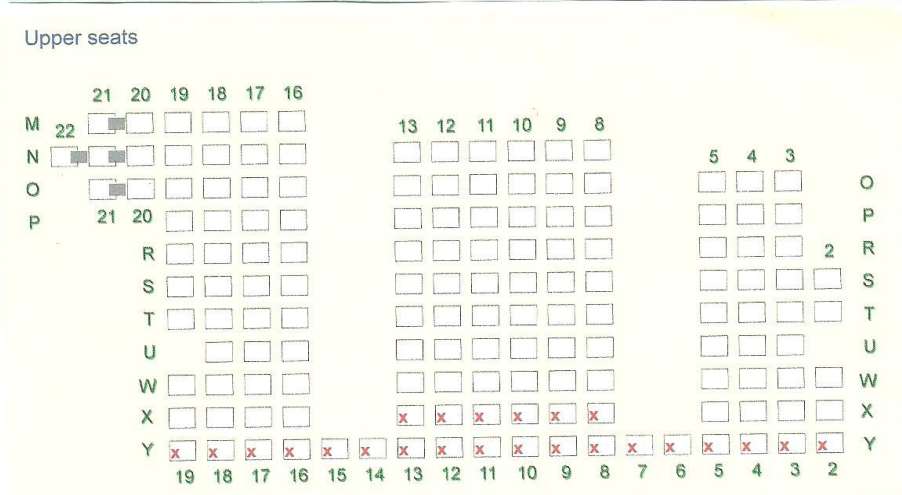

TOWER THEATRE SEATING PLAN

STAGE

All seats note with a red cross need to be booked via the box office, the seats with the gray block can have limited viewing for certain performances.