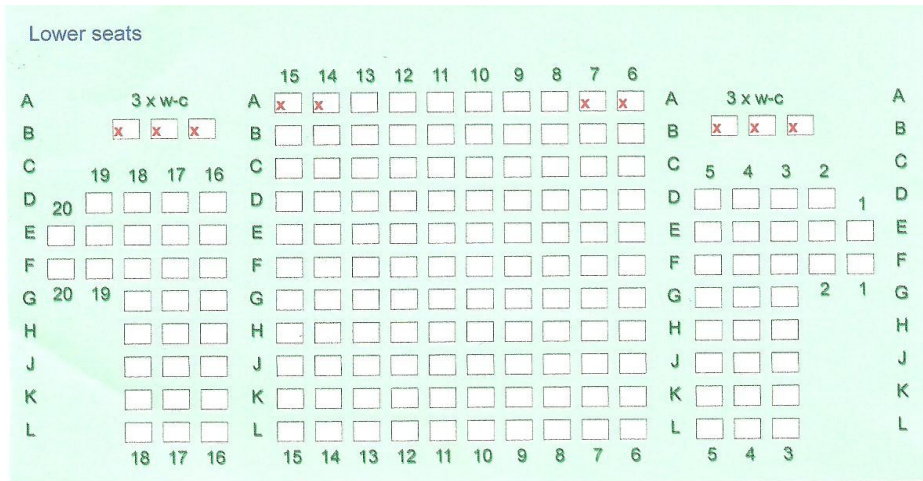

TOWER THEATRE SEATING PLAN

STAGE

All seats note with a red cross need to be booked via the box office, the seats with the gray block can have limited viewing for certain performances.